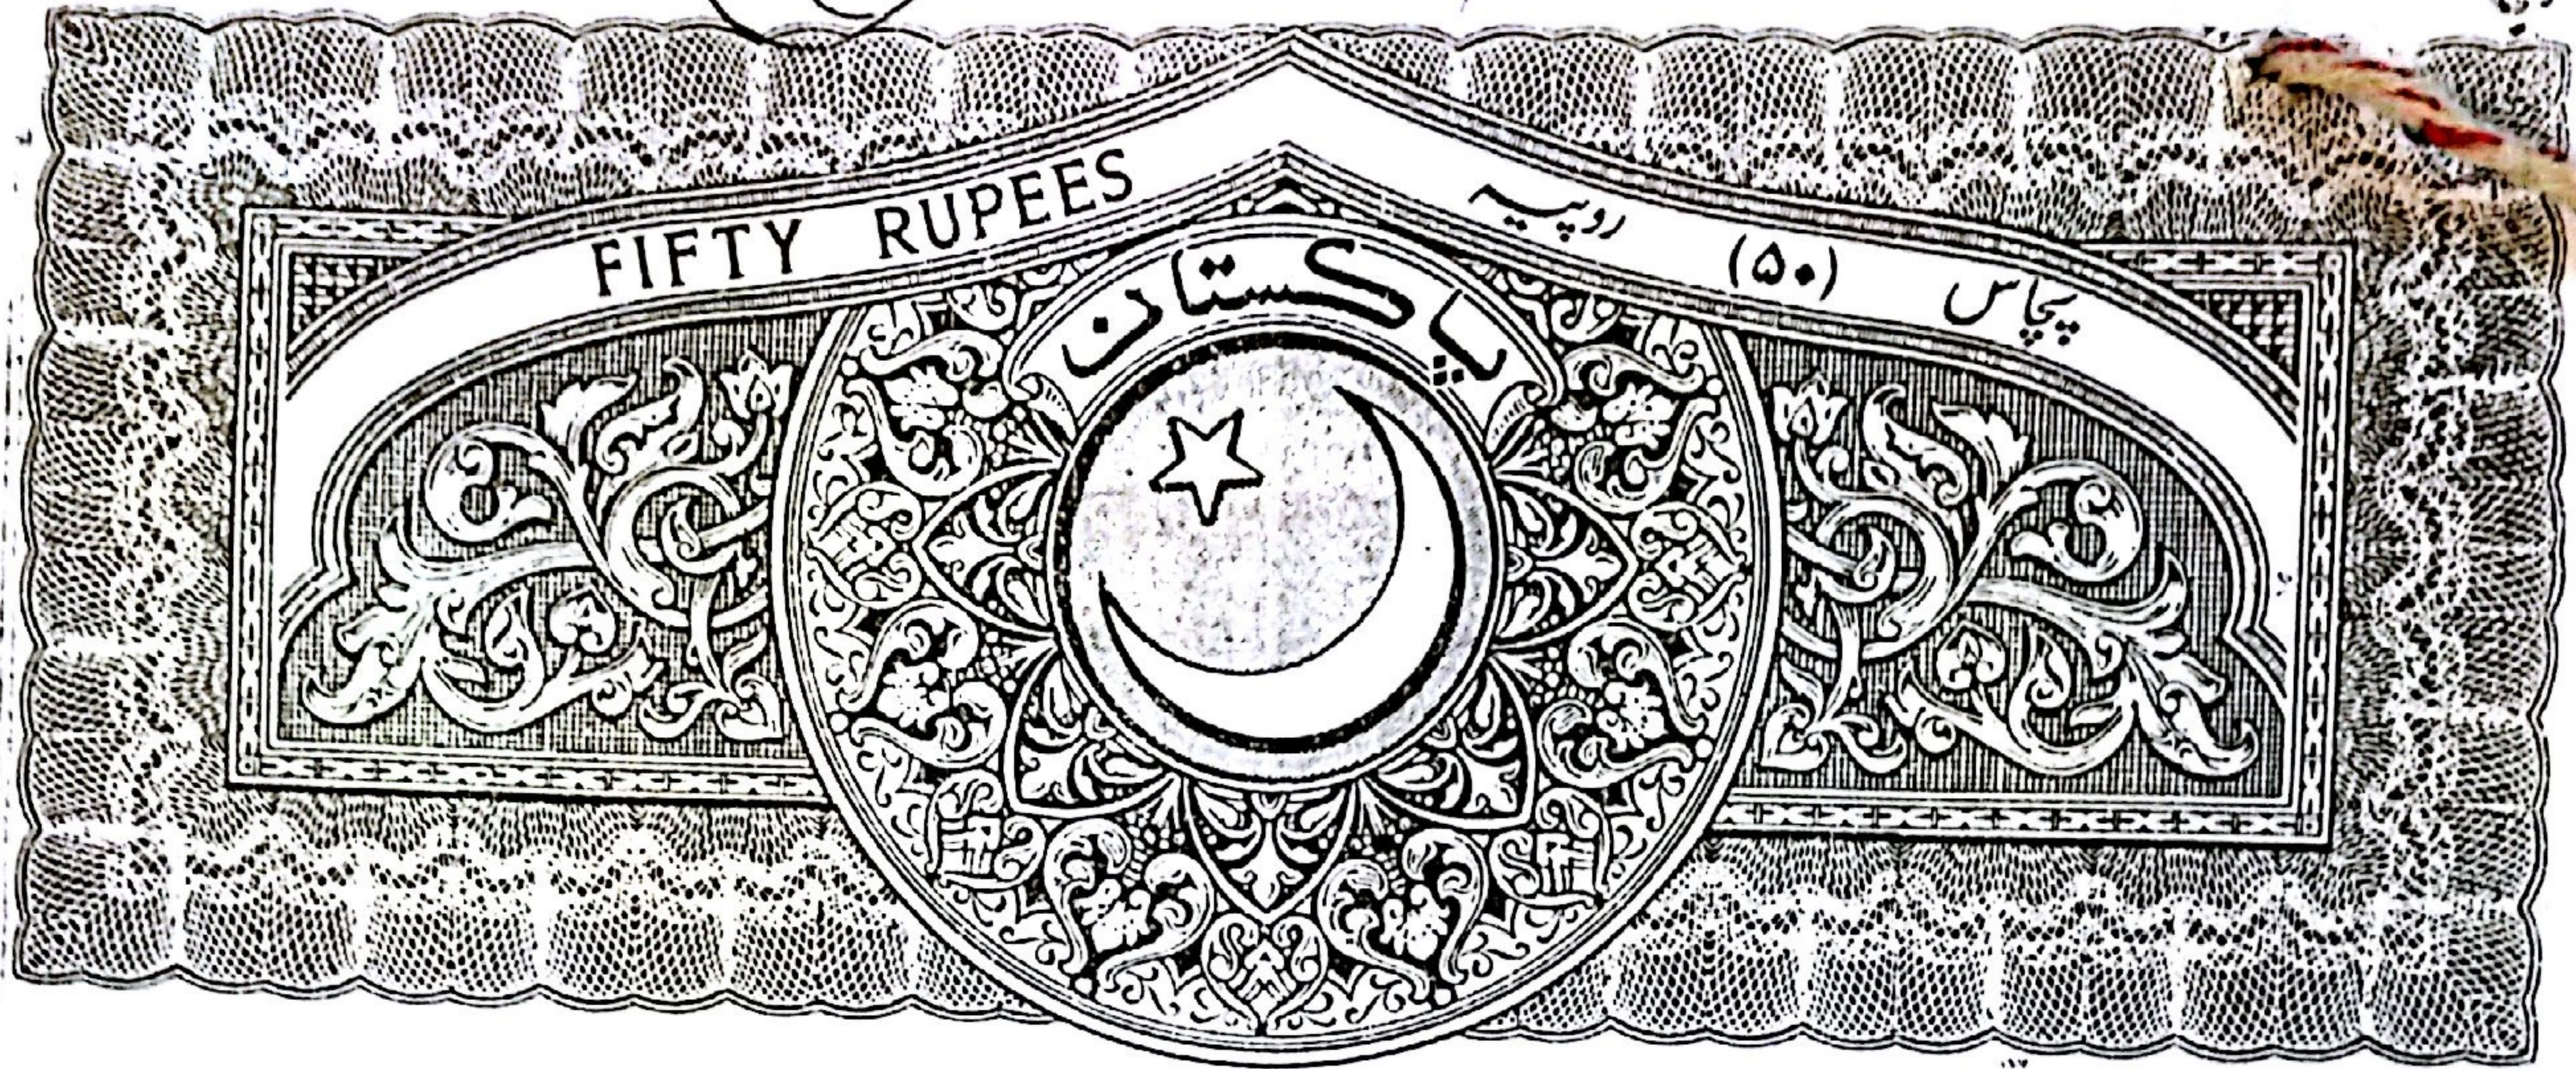

Handwritten scribbles at the top of the page.

Handwritten numbers: 385 and 15-10-8.

Handwritten Urdu text: "میں نے" (I have), "کریا" (done), "عورت" (woman).

**EXHIBIT 560**

**Forged Sale Deed  
560 (1978)**

Handwritten Urdu text, possibly a signature or name.

Handwritten number: 6000.00

Large handwritten Urdu text, possibly a signature or a statement, with a long horizontal line extending to the right.

**EXHIBIT 560**

Handwritten text in Arabic script, including a large circular stamp in the center. The text is arranged in several lines and appears to be a legal document or deed. The stamp is a dark, circular ink mark with some illegible text inside.